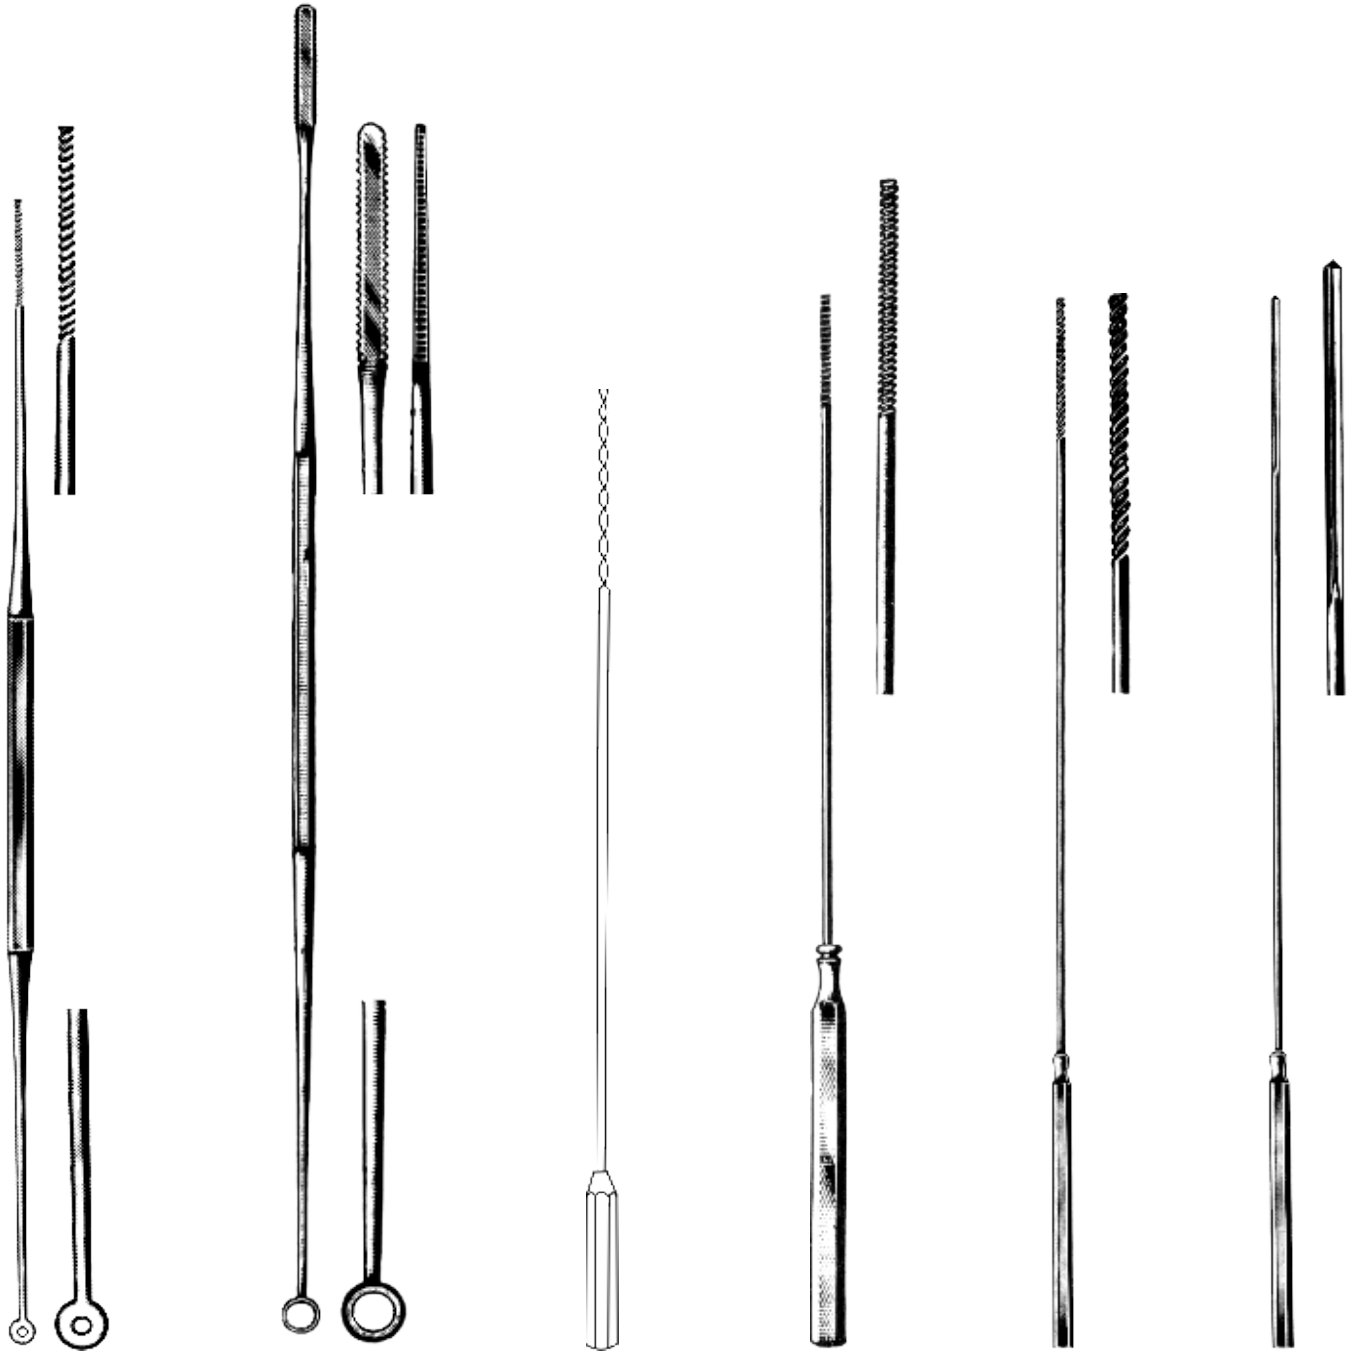

General Instruments

Cotton Applicators
Watteträger
Porta-algodones

AF205528
28 cm / 11"